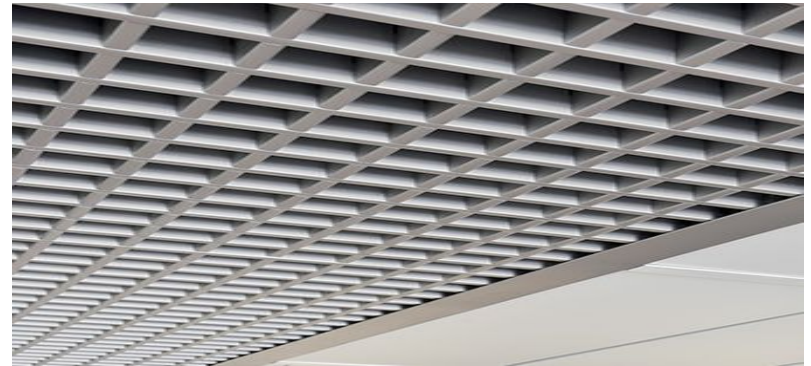

Open Cell Ceiling

The Open Cell ceiling system creates a simple **open plan ceiling design**. **These panels can be easily installed or removed**, providing quick access to the ceiling plenum. Quality performance is exquisitely exhibited in the open cell metal ceiling system that has created opportunities to be installed at corporate offices, transportation sector and hospitality areas. Essential to enhance the beauty and grace of the space, offered ceiling is processed under the guidance of our adroit professionals using quality assured product and progressive technology in sync with set industry norms. Our provided ceiling is ideal for commercial and residential places.